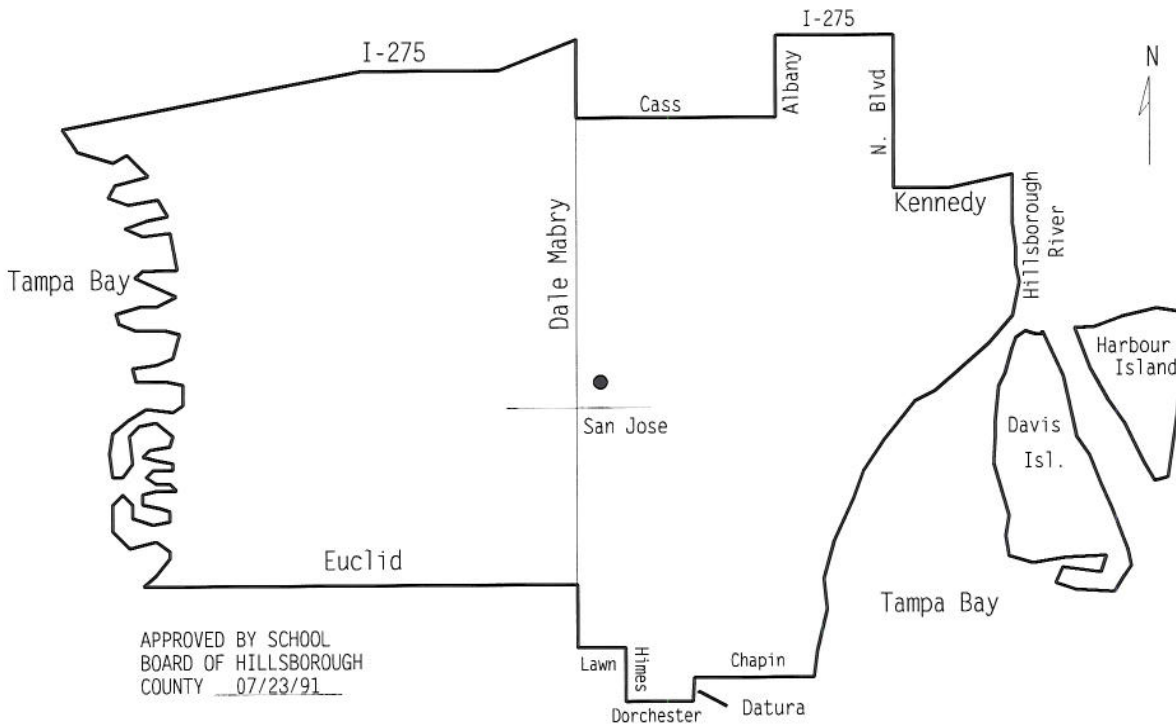

**PLANT SENIOR HIGH SCHOOL**  
Grades 9-12

- NORTH:** Beginning at Tampa Bay, go east on I-275 to Dale Mabry; south on Dale Mabry to Cass; east on Cass to Albany; north on Albany (both sides) to I-275; east on I-275 to North Boulevard; south on North Boulevard to Kennedy; east on Kennedy to the Hillsborough River; south on the river to Garrison Channel; east on this channel to Ybor Channel.
- EAST:** South on Ybor Channel then west and north around the southern end of Davis Island to the shoreline parallel to Bayshore Blvd.; south on the shoreline to Chapin Avenue.
- SOUTH:** West on Chapin (both sides) to Datura; south on Datura to Dorchester; west on Dorchester (both sides) to Himes; north on Himes (both sides) to Lawn; west on Lawn (both sides) to Dale Mabry; north on Dale Mabry to Euclid; west on Euclid to Tampa Bay.
- WEST:** North on the shoreline of Tampa Bay to I-275.

**NOTE:** Unless otherwise indicated, the boundary is the middle of the road.